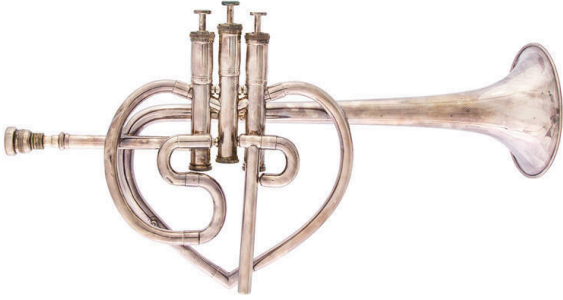

Basic Detail Report

Trumpet

Date

1978

Primary Maker

Domenick Calicchio

Description

Non-playable trumpet built for use as a prop in the Bee Gee's movie "Sgt. Pepper's Lonely Hearts Club Band" (1978). Heart-shaped with the letters "SP" appearing in the valve tubing configuration just below three piston valves. In the film, the instrument is referred to as a cornet. Silver-plated brass with three piston valves.